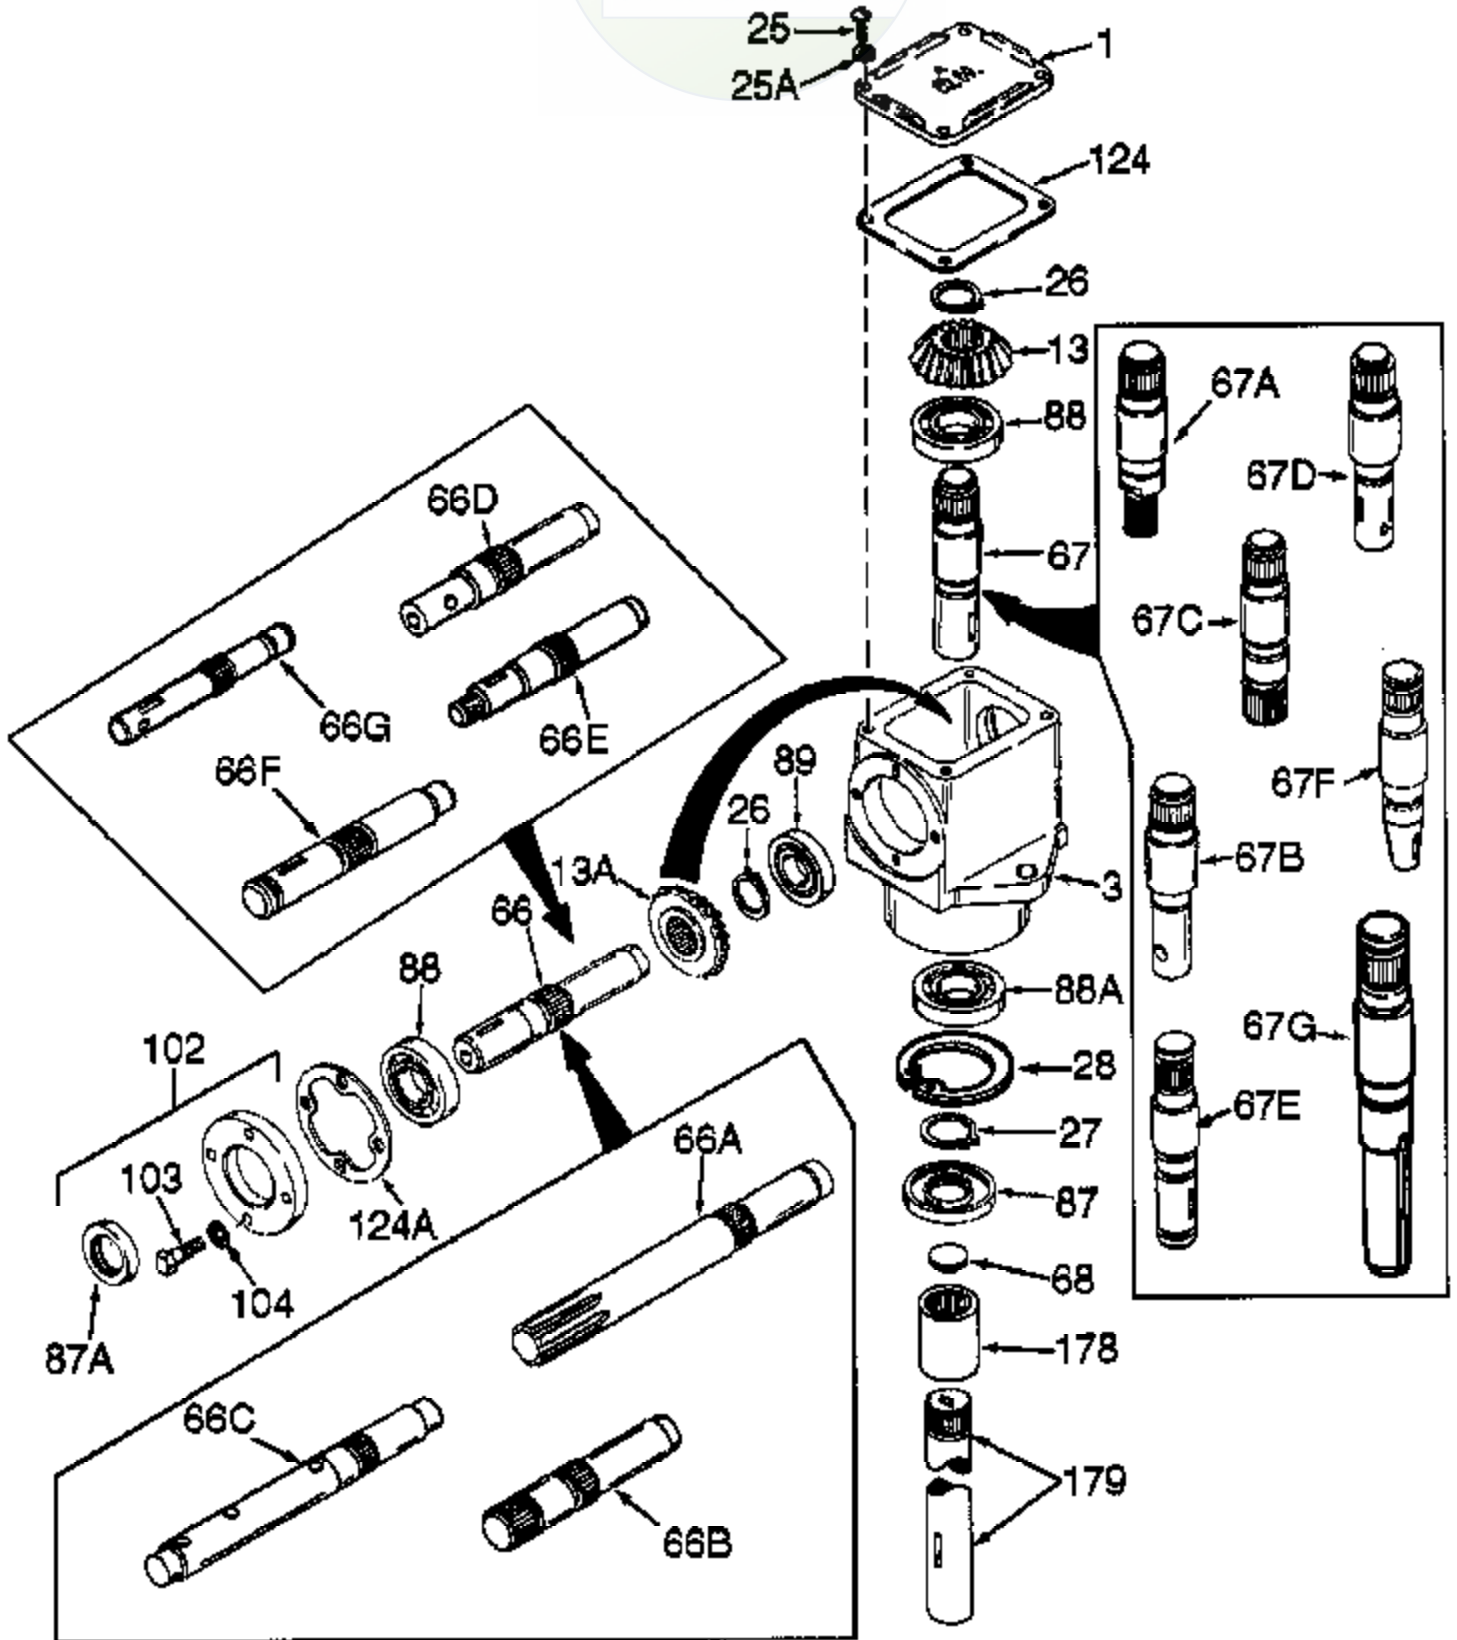

JOIST

SICHER IST DAS:
DAS ORIGINAL

Ref #	Part Number	Qty	Description
	794072		R.H. Head Ass'y (Incl. 1 thru 124A)
1	772034		Right Hand Cover
3	770026A		Right Angle Drive Housing
13	778046		Miter Gear (22 teeth)(7/8" ID)
13A	778046		Miter Gear (22 teeth)(7/8" ID)
25	792025		Screw, 10-24 x 1/2"
26	788018		Snap Ring
27	788019		Snap Ring
66	776112		Input Shaft (5-7/32" long)
67	776113		Output Shaft (4-17/32" long)
87	788029		Oil Seal
87A	788031		Oil Seal
88	780034		Ball Bearing
88A	780034		Ball Bearing
89	780024		Ball Bearing
102	786029		Retainer Cap & Seal (Incl. 87A & 103)
103	792026		Screw, 1/4-20 x 7/8"
124A	788030B		Cap Gasket
124	788028		Cover Gasket

RAD-2062-P91 Page 2 of 2
Peerless Ball Bearing